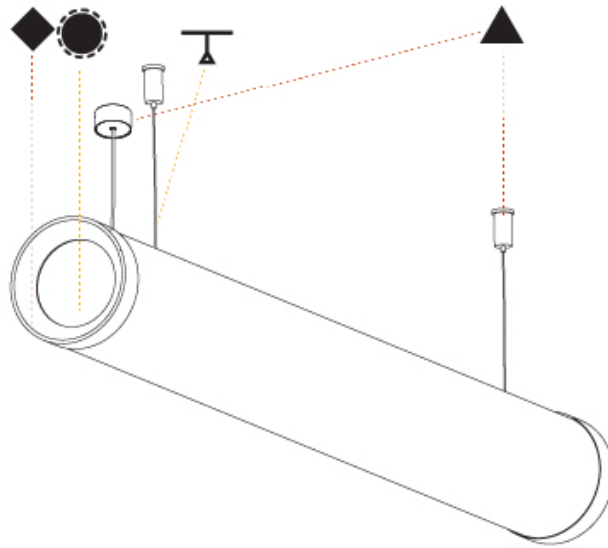

BUNGA PLUS SUSPENSION

A30701-

PROJECT

TYPE

SPECIFIER

QUANTITY

DATE

A