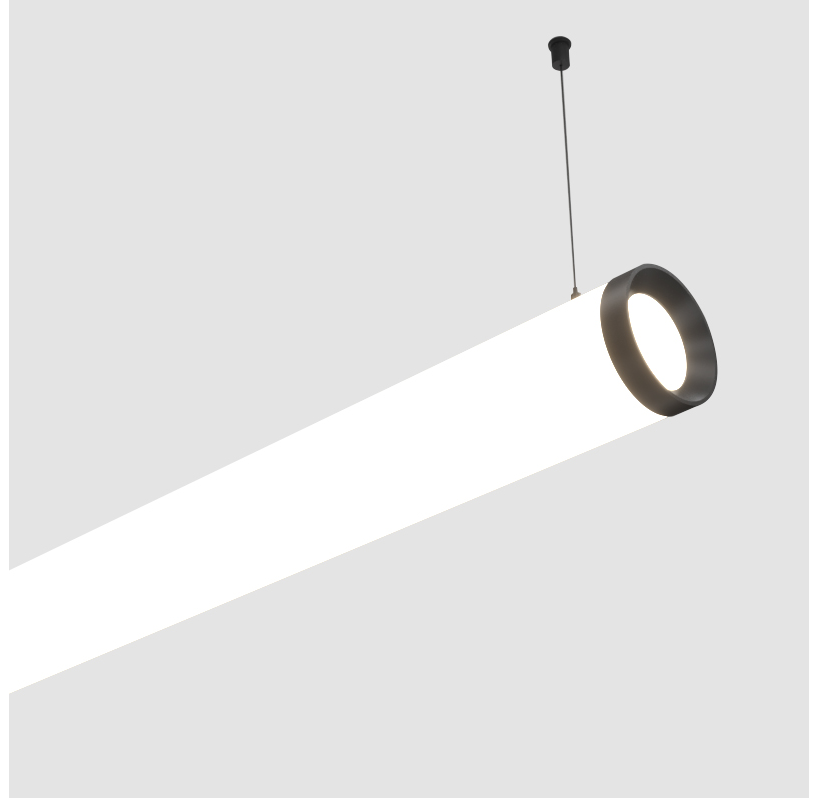

GENERAL

Series: Bunga Plus
Brand: Prolicht
Division: Architectural
Mounting Type: Suspension
Mounting Location: Ceiling
Subcategory: Profile

PHYSICAL

Shape: Cylinder
Length (mm): 938
Length (in): 36 ¹⁵/₁₆
Width (mm): 115
Width (in): 4 ¹/₂
Height (mm): 115
Height (in): 4 ¹/₂
Max. Overall Height (mm): 2115
Max. Overall Height (in): 83 ¹/₄
Light Distribution: Omnidirectional
Weight (kg): 3.581
Weight (lbs): 7.88
Diffuser: PMMA - Opal
Fixture Finish: SSR / BKV / CWI / CRY / HAB / UFT / ITA / RUA / FTG / MYG / LOD / PUS / FRO / FUP / KIA / POP / BLS / SPG / MEY / GOH / GUM / CHC / COM / ABZ / JAG / OBR / MOS / ROR
Fixture Material: Aluminum
Cable Details: 2000mm or 4000mm Transparent Cable

ELECTRICAL

Lamp Type: LED (Zhaga Standard)
Input Wattage (W): 15
Total Output Wattage (W): 12 / 11.1 (3500K)
Dimming: Non-Dimming / Phase Dimming (120Vac only) / 0-10V Dimming
Driver Included: Yes
Driver Location: Integrated
Driver Type: Constant Current - 120 / 277Vac
Driver Class: Class 2
Input Voltage (V): 120 - 277
Constant Current (MA): 350 / 375 (3500K)

LED

Color Temperature (°K): 3000 / 3500 / 4000
Max. Delivered Lumen (lm): 1660 / 1715 / 1750
CRI: >80 CRI
Lamp Life (hrs): 50000

OPTICAL

RATINGS AND CERTIFICATIONS

Certified By: Certified for North American Standards
IP rating: IP20