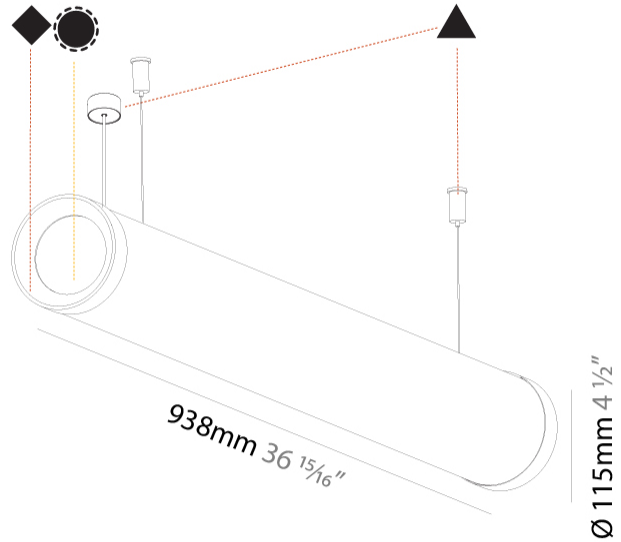

GENERAL

Series: Bunga Plus
Brand: Prolicht
Division: Architectural
Mounting Type: Suspension
Mounting Location: Ceiling
Subcategory: Profile

PHYSICAL

Shape: Cylinder
Length (mm): 938
Length (in): 36 ¹⁵/₁₆
Width (mm): 115
Width (in): 4 ¹/₂
Height (mm): 115
Height (in): 4 ¹/₂
Max. Overall Height (mm): 2115
Max. Overall Height (in): 83 ¹/₄
Light Distribution: Omnidirectional
Weight (kg): 3.581
Weight (lbs): 7.88
Diffuser: PMMA - Opal
Fixture Finish: SSR / BKV / CWI / CRY / HAB / UFT / ITA / RUA / FTG / MYG / LOD / PUS / FRO / FUP / KIA / POP / BLS / SPG / MEY / GOH / GUM / CHC / COM / ABZ / JAG / OBR / MOS / ROR
Fixture Material: Aluminum
Cable Details: 2000mm or 4000mm Transparent Cable

ELECTRICAL

Lamp Type: LED (Zhaga Standard)
Input Wattage (W): 15
Total Output Wattage (W): 12 / 11.1 (3500K)
Dimming: Non-Dimming / Phase Dimming (120Vac only) / 0-10V Dimming
Driver Included: Yes
Driver Location: Integrated
Driver Type: Constant Current - 120 / 277Vac
Driver Class: Class 2
Input Voltage (V): 120 - 277
Constant Current (MA): 350 / 375 (3500K)

LED

Color Temperature (°K): 3000 / 3500 / 4000
Max. Delivered Lumen (lm): 1660 / 1715 / 1750
CRI: >80 CRI
Lamp Life (hrs): 50000

OPTICAL

RATINGS AND CERTIFICATIONS

Certified By: Certified for North American Standards
IP rating: IP20