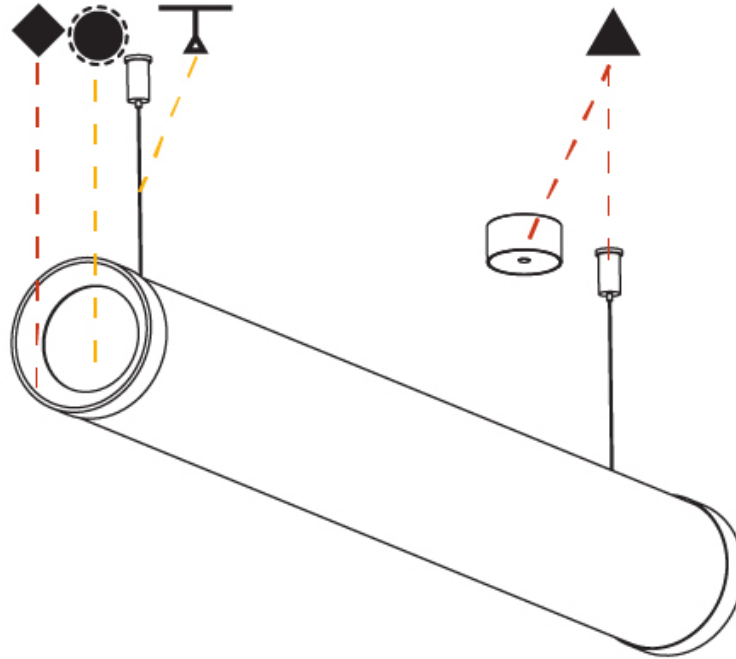

BUNGA PLUS SUSPENSION

A30700-

PROJECT _____

TYPE _____

SPECIFIER _____

QUANTITY _____

DATE _____

A